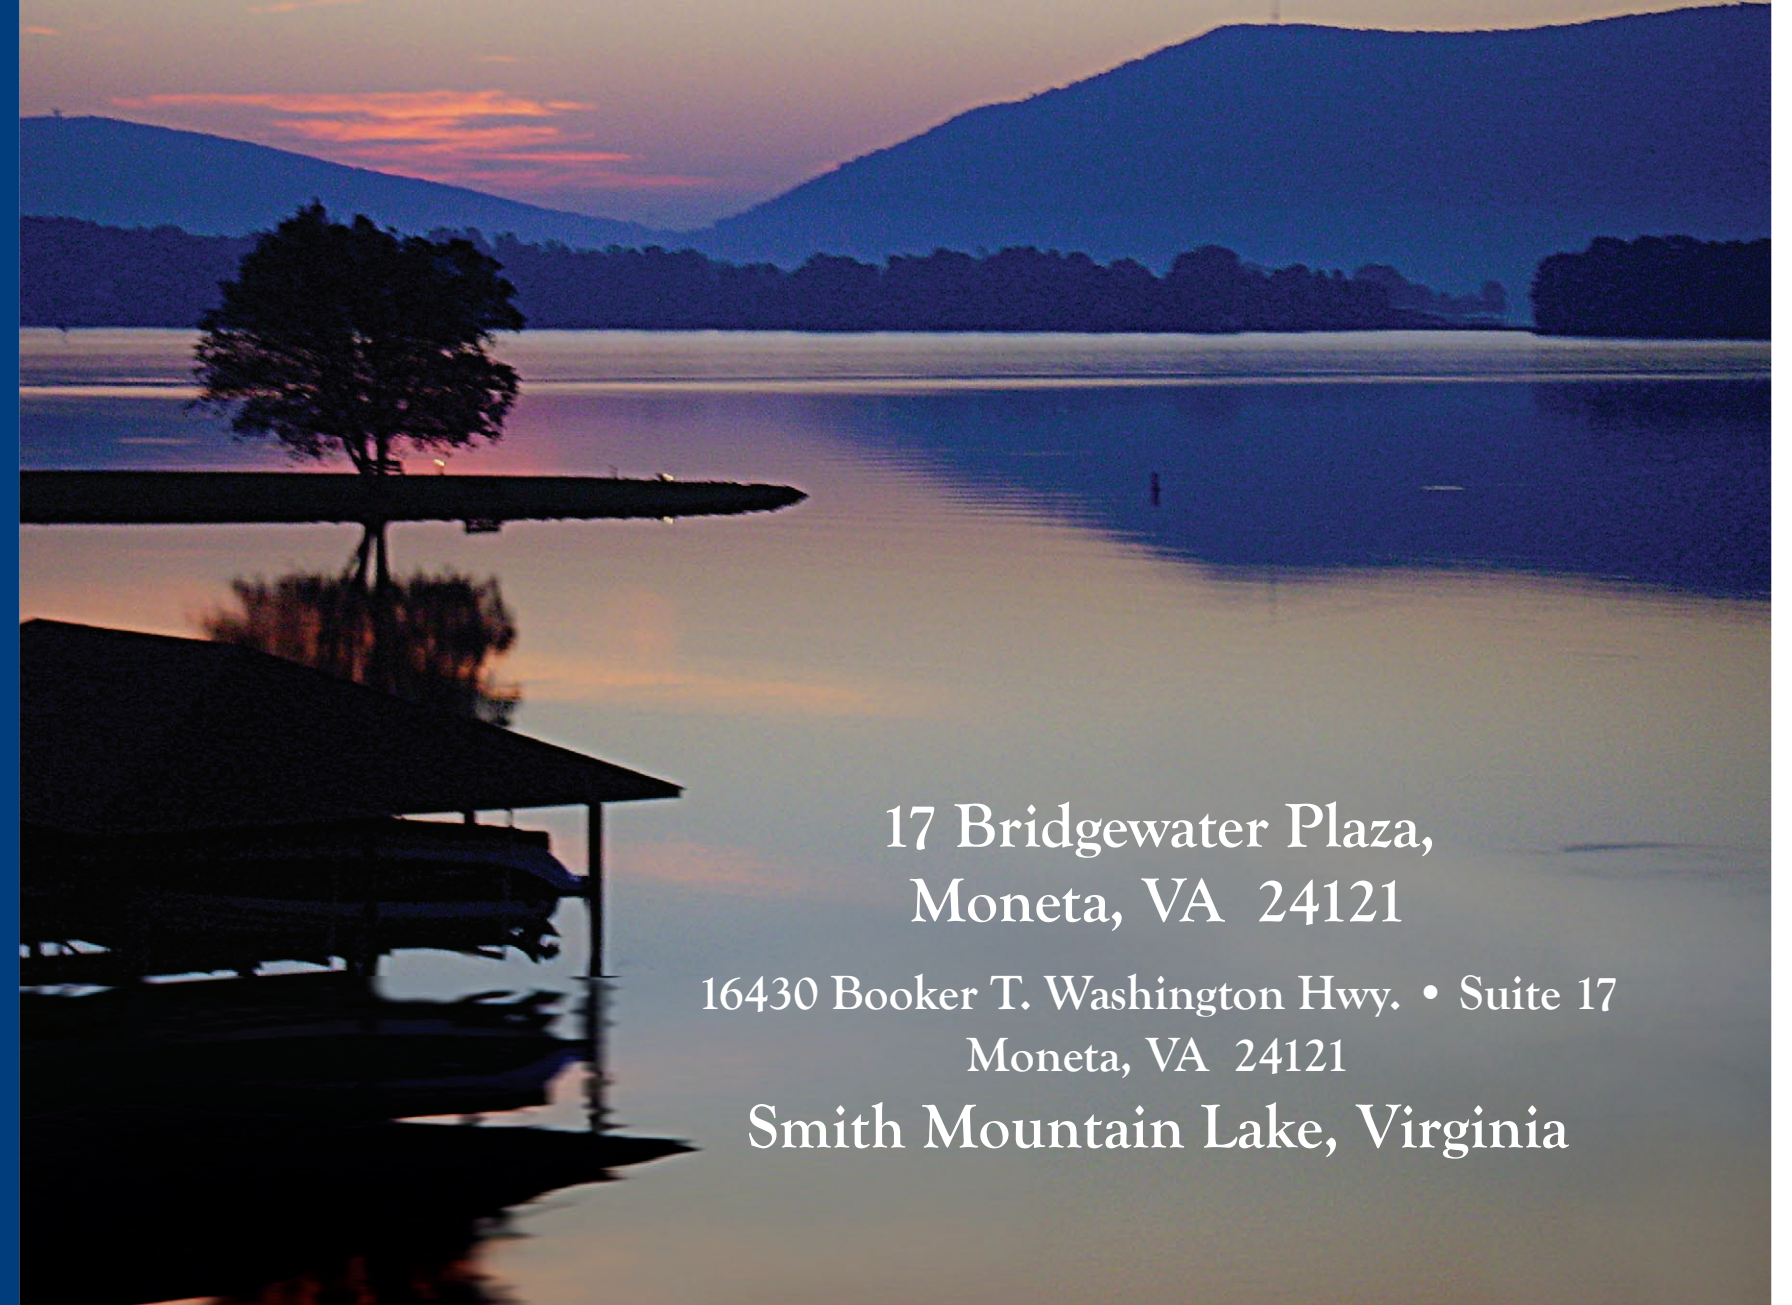

17 Bridgewater Plaza,
Moneta, VA 24121
16430 Booker T. Washington Hwy. • Suite 17
Moneta, VA 24121
Smith Mountain Lake, Virginia

LEGAL SIZED FOLDER - 2 POCKET

Bank of America Home Loans

Cynthia Verhoven
Vice President
Retail Mortgage Sales
Platinum Club

Direct: 540.721.7352
Mobile: 540.819.1440
Fax: 866.517.6003
cynthia.verhoven@bankofamerica.com
Bank of America
16399 Booker T. Washington Hwy.
Moneta, VA 24121
Equal Housing Lender

Lake & Land Realty
REALTORS ♦ DEVELOPERS ♦ APPRAISERS
17 Bridgewater Plaza, Moneta, VA 24121
16430 Booker T. Washington Hwy. • Suite 17
Smith Mountain Lake, Virginia
Toll Free (866) 751-6005
(540) 721-6005
www.RealtyAtTheLake.com