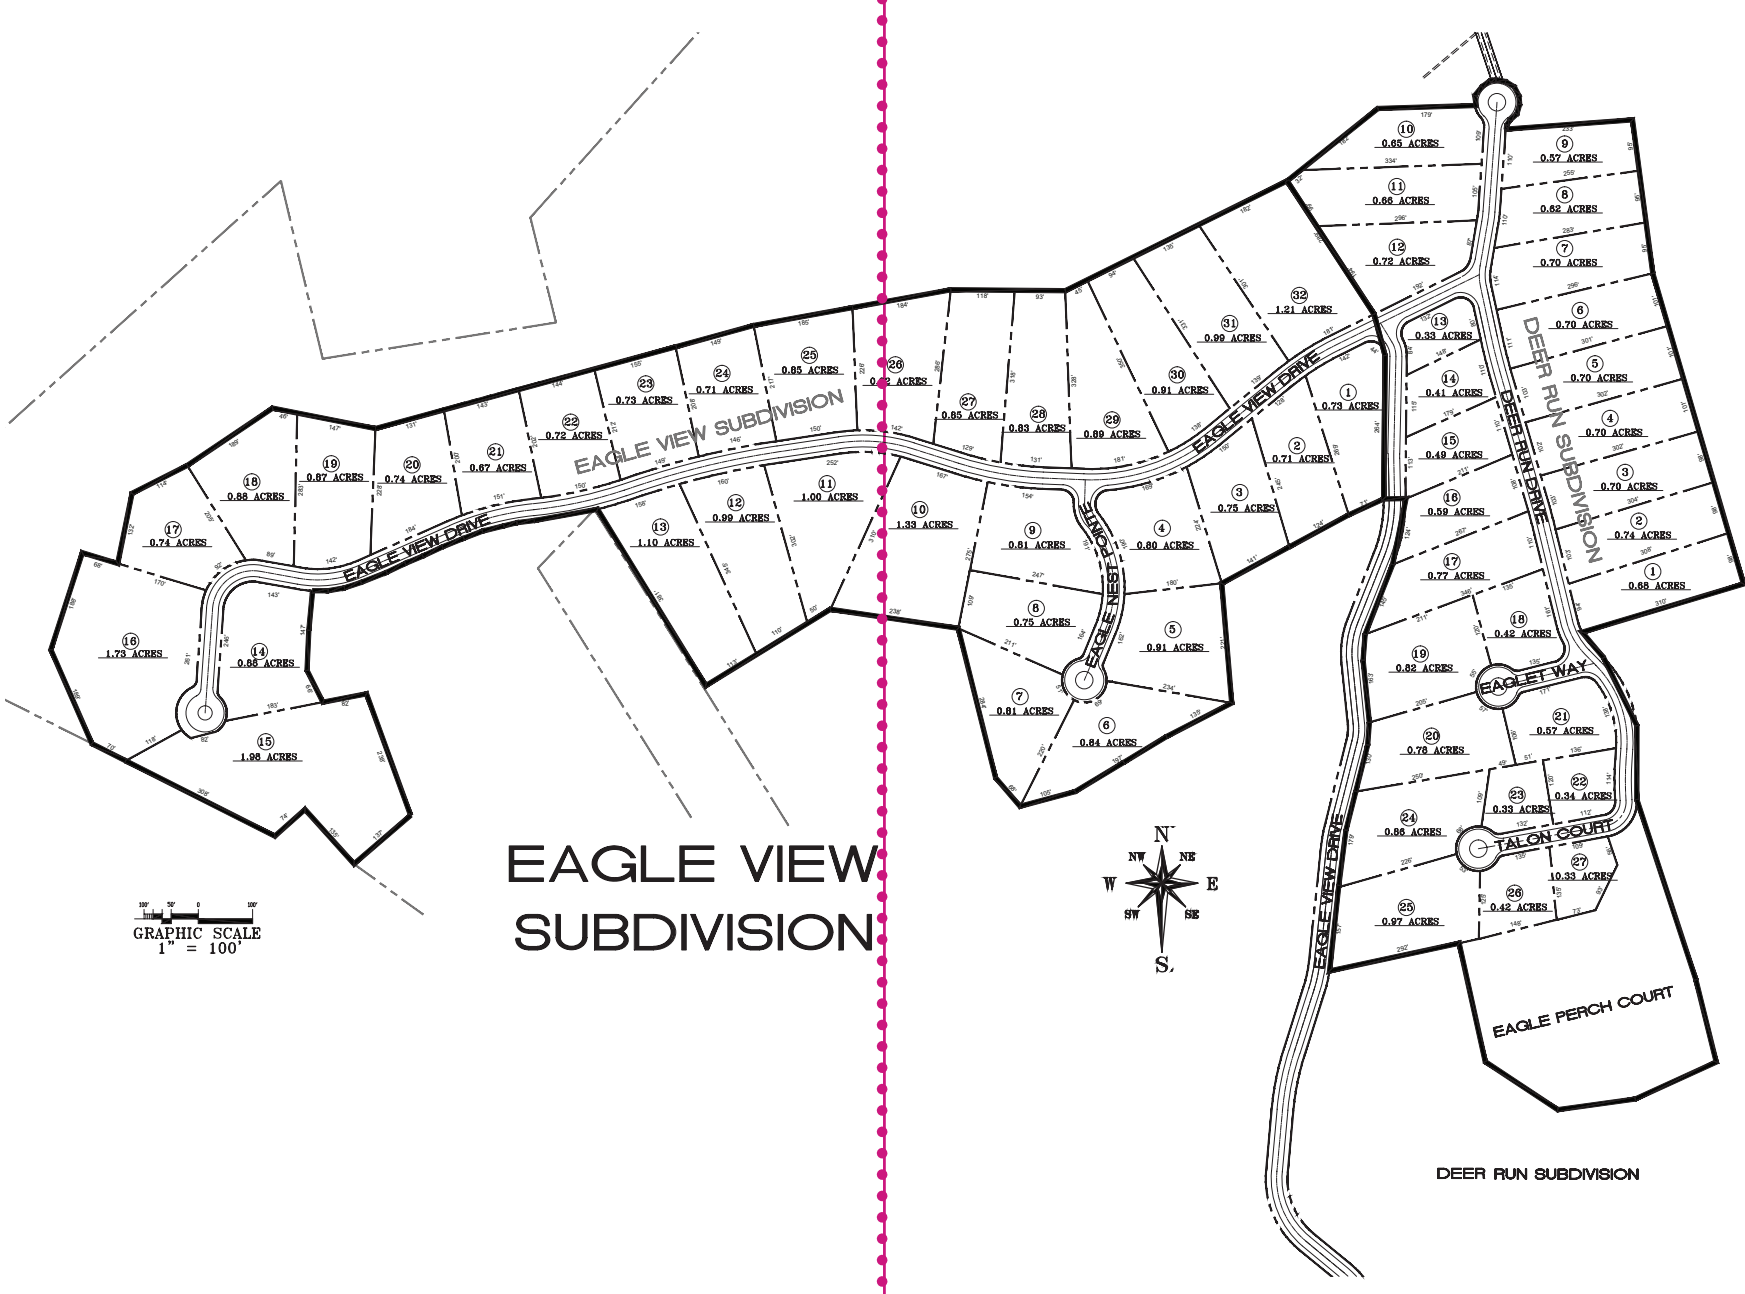

LETTER SIZED FOLDER

Bailey, Joseph & Slotnick, P.L.L.C.
Commercial & Residential Real Estate Services
REO Foreclosure Properties
Wills, Estates & Trusts
Title Insurance

a member firm of Bailey&Wyant, PLLC
500 Virginia Street East, Suite 700, Charleston, WV 25301
T: 304.720.0750 | F: 304.345.9225 | wvclosing.com

PRCBuild

North Region
500 Patrick Street
Charleston, WV 25312
Phone: (304) 343-9576
Fax: (304) 342-5825
www.ProBuild.com

Member **NAHB** **Bob Young**
President

R & B CONSTRUCTION COMPANY
Custom Homes • Remodeling • Commercial
42 Years Experience

114 Fletcher Road 304-757-3599
Scott Depot, WV 25560 Mobile 304-545-4960
WV004750 ryoung3599@suddenlink.net

United Structural Systems Ltd., Inc.
www.IFixFoundations.com
(304) 346-7777 • (800) 555-8970

- Foundation Stabilizing Technologies
- Basement & Wall Realignment
- Waterproofing Systems

ROBERT H. SKEEN, JR.
ATTORNEY AT LAW
PHONE 304.346.8545
FAX 304.346.3769
BB&T SQUARE, 300 SUMMERS STREET, SUITE 1310
CHARLESTON, WEST VIRGINIA 25301

Marshall Residential Designs

MR

DAVID M. MARSHALL, ARCHITECT
800 - 310 - 3470
304 - 343 - 5310
dmmresarchdesigns@gmail.com
A Division of Appalachian Design Group Inc.

GREG'S HOME IMPROVEMENT, INC.

New Construction • Remodeling
Kitchen & Baths

Home (304) 343-2805 GREG TRENT, Owner
Cell (304) 380-6838 WV045186

M. Glenn Turley
Attorney at Law
Specializing in Real Estate
Agent for Stewart Title Insurance Co.

601 Delaware Ave. • Charleston, WV 25302
Phone: 304-342-3349 • Fax: 304-342-3470

LETTER SIZED FOLDER

LETTER SIZED FOLDER 2 POCKETS