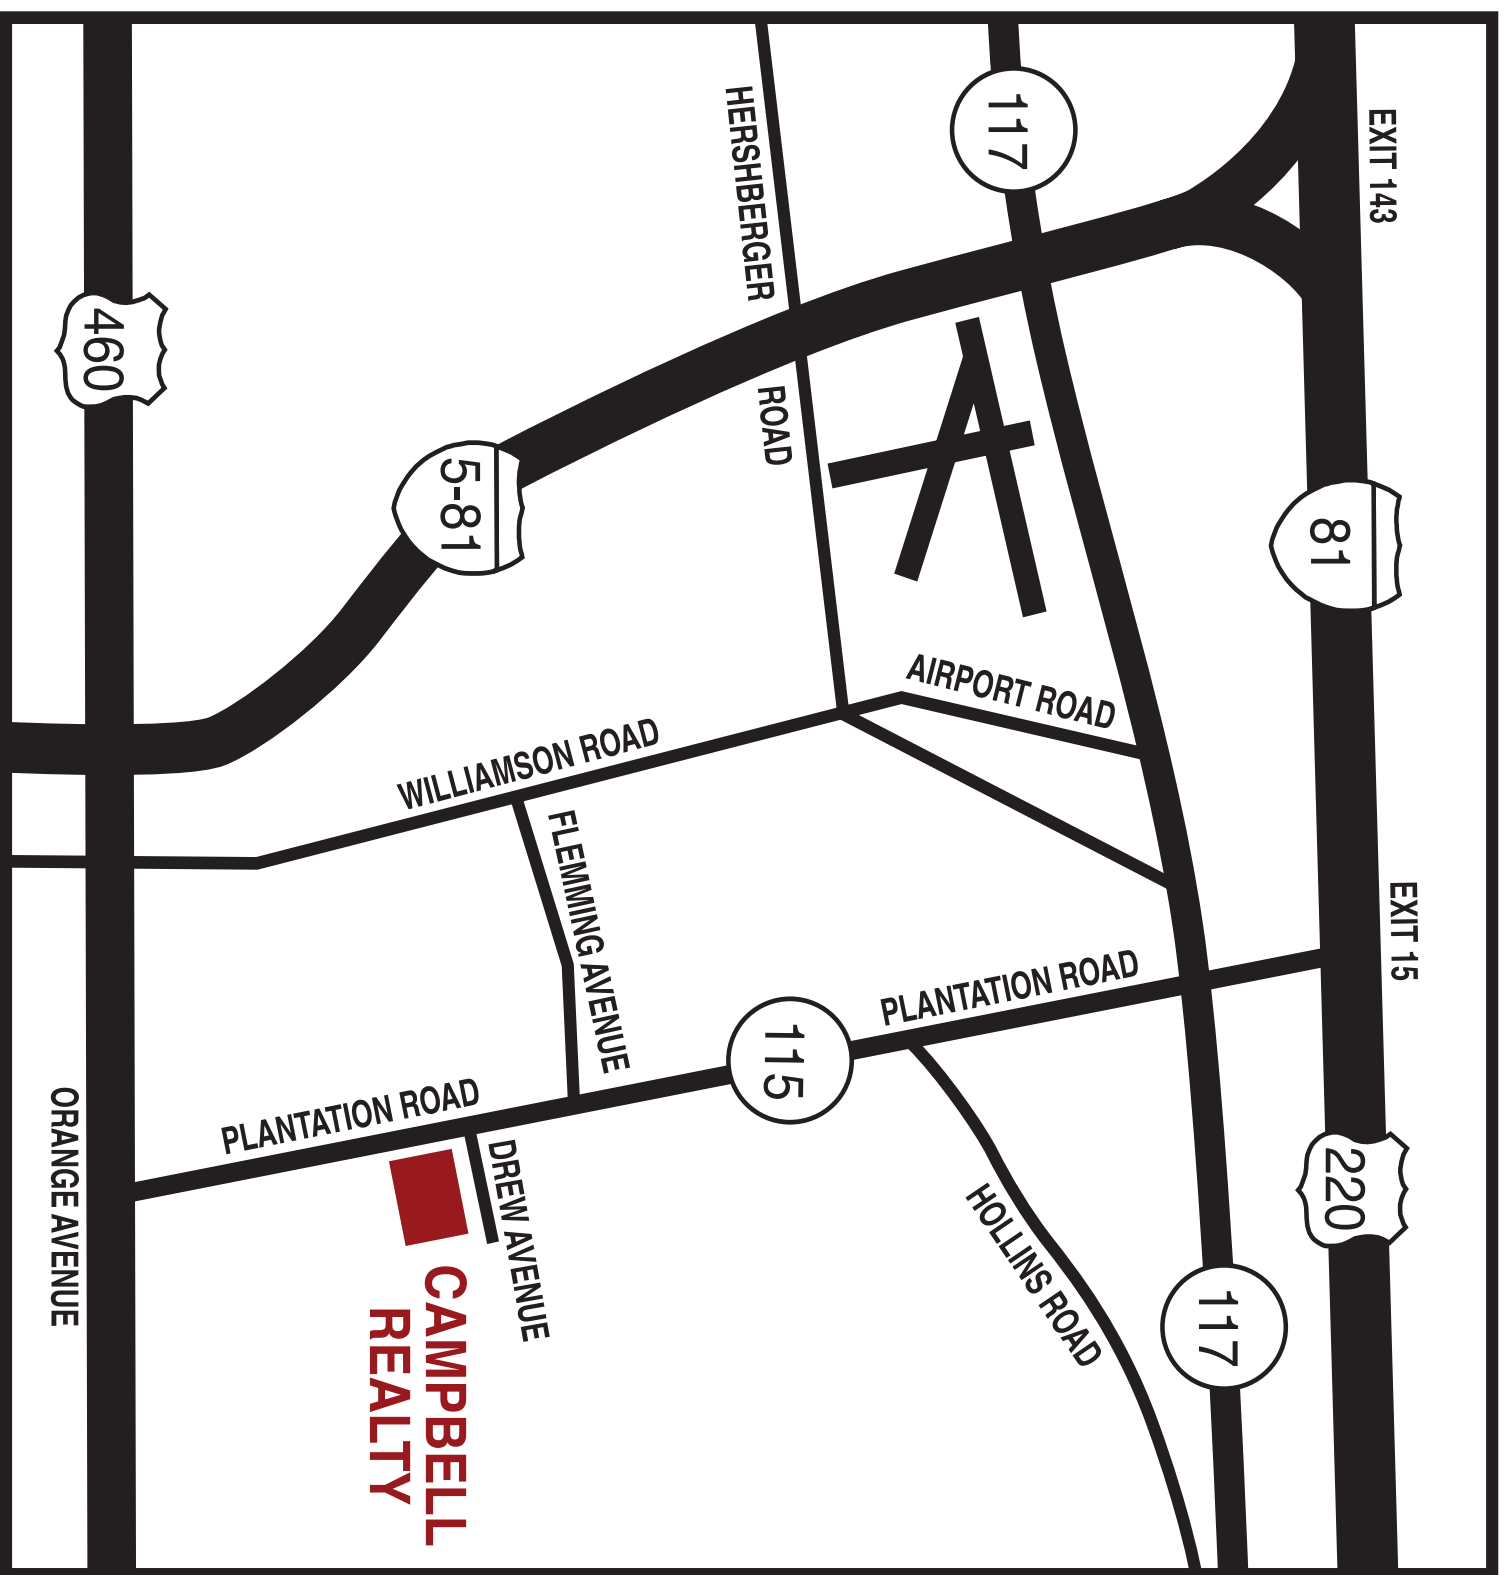

**budget SIGNS**  
CRANE & SIGN SERVICE  
SIGNS OF ALL TYPES

banners • magnetics  
digital print  
vehicle graphics  
real estate signs  
parking lot lights

installation • service • neon • crane & auger service  
3122 Williamson Road  
Roanoke Va. 24012  
**540-362-2043**